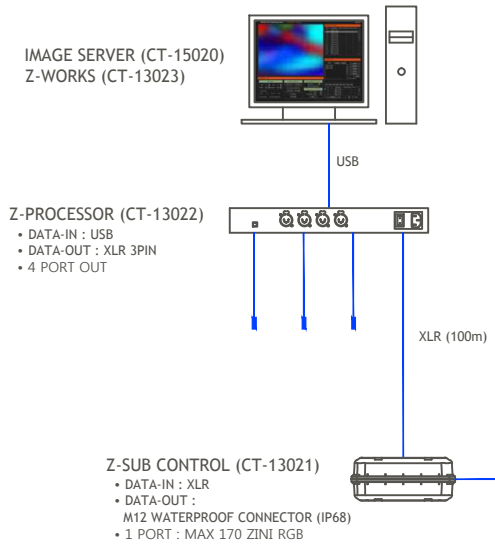

## ZINI RGB (ZI-14031~42)

PROJECT NAME

TITLE NAME  
**ZINI RGB WIRING DIAGRAM**

REVISIONS

DATE 1. \_\_\_\_\_  
DATE 2. \_\_\_\_\_  
DATE 3. \_\_\_\_\_

APPROVED BY

CHECKED BY

DRAWING BY

MEMO

SCALE  
**A3 : 1/10**

DRAWING NO.

DATE  
**2010. 4**

SHEET NO.

SMPS BOX (PW-15002)  
• IP65 AL-BOX  
• DC 24V 320w SMPS  
• MAX 40 ZINI RGB  
• POWER INPUT : 100~240VAC, 50~60Hz  
• POWER OUTPUT : 24VDC