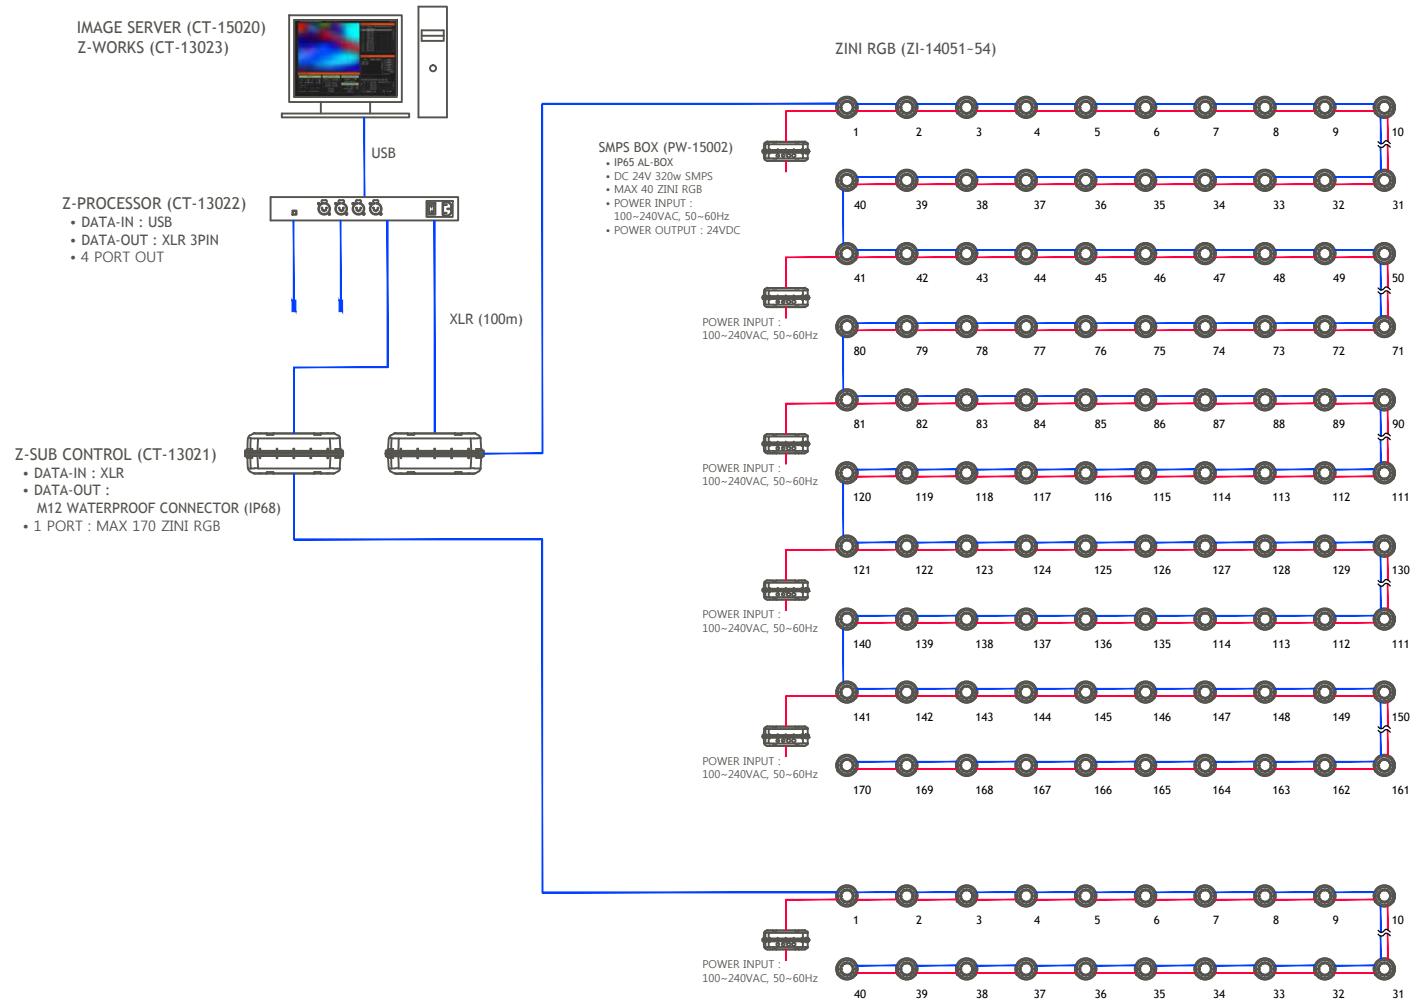

## ZINI RGB (ZI-14031~42)

PROJECT NAME

TITLE NAME  
**ZINI RGB WIRING DIAGRAM**

REVISIONS

DATE 1. \_\_\_\_\_  
DATE 2. \_\_\_\_\_  
DATE 3. \_\_\_\_\_

APPROVED BY

CHECKED BY

DRAWING BY

MEMO

SCALE  
**A3 : 1/10**

DRAWING NO.

DATE  
**2010. 4**

SHEET NO.

SMPS BOX (PW-15002)  
• IP65 AL-BOX  
• DC 24V 320w SMPS  
• MAX 40 ZINI RGB  
• POWER INPUT : 100~240VAC, 50~60Hz  
• POWER OUTPUT : 24VDC

## ZINI RGB (ZI-14031~42)

※ Example – ZINI RGB 210set

PROJECT NAME

TITLE NAME  
**ZINI RGB WIRING DIAGRAM**

REVISIONS

DATE 1. \_\_\_\_\_

DATE 2. \_\_\_\_\_

DATE 3. \_\_\_\_\_